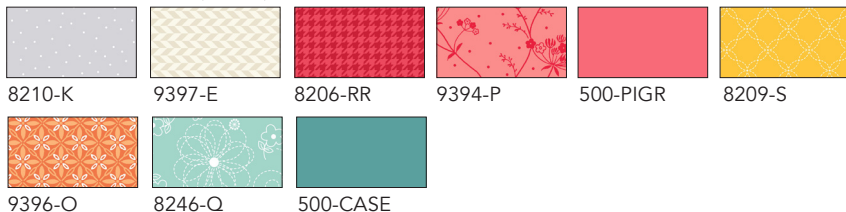

KIMBERBELL® Spring SHOWERS

FEATURE QUILT FABRIC REQUIREMENTS KD811 Spring Showers Machine Embroidery Version*

FABRIC SCRAP (5x5")

FAT SIXTEENTH (9x11")

FAT EIGHTH (9x21")

FAT QUARTER (18x21")

BORDERS

8249-T
1/2 Yard

8246-Q
3/4 Yard

BACK

9394-G
1 1/2 Yard

BINDING

9396-R
1/2 Yard

*backing isn't included
in fabric kit box.

DON'T FORGET THE DETAILS
KDKB1253
Spring Showers
Embellishment
Kit

THREAD COLORS