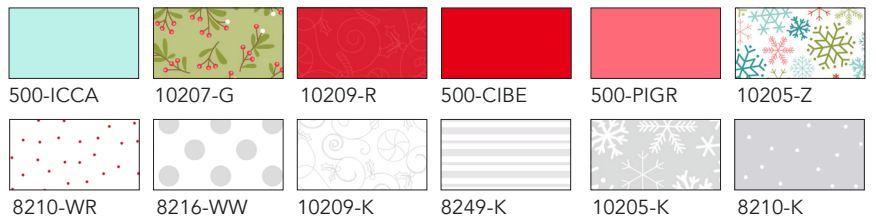

KIMBERBELL®

Cup of CHEER

ADVENT QUILT

FEATURE QUILT FABRIC REQUIREMENTS

KD812 Cup of Cheer Machine Embroidery

FABRIC SCRAP (5x5")

FAT SIXTEENTH (9x11")

FAT EIGHTH (9x21")

FAT QUARTER (18x21")

BORDERS

BACKING OF CHOICE

BINDING

Cup of Cheer Feature Quilt Fabric
Kit with Collectible Box

THREAD COLORS

KIMBERBELL®

Cup of CHEER

ADVENT QUILT

FEATURE QUILT FABRIC REQUIREMENTS

KD812 Cup of Cheer Machine Embroidery

FABRIC SCRAP (5x5")

FAT SIXTEENTH (9x11")

FAT EIGHTH (9x21")

FAT QUARTER (18x21")

BORDERS