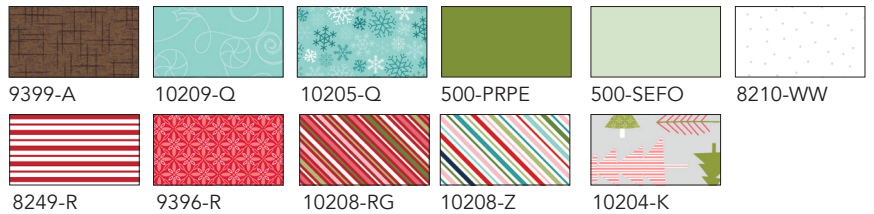

KIMBERBELL®

Cup of CHEER

ADVENT QUILT

FEATURE QUILT FABRIC REQUIREMENTS

KD812 Cup of Cheer Machine Embroidery

FABRIC SCRAP (5x5")

FAT SIXTEENTH (9x11")

FAT EIGHTH (9x21")

FAT QUARTER (18x21")

BORDERS

BACKING OF CHOICE

BINDING

Cup of Cheer Feature Quilt Fabric
Kit with Collectible Box

THREAD COLORS

KIMBERBELL®

Cup of CHEER

ADVENT QUILT

FEATURE QUILT FABRIC REQUIREMENTS

KD812 Cup of Cheer Machine Embroidery

FABRIC SCRAP (5x5")

FAT SIXTEENTH (9x11")

FAT EIGHTH (9x21")

FAT QUARTER (18x21")

BORDERS