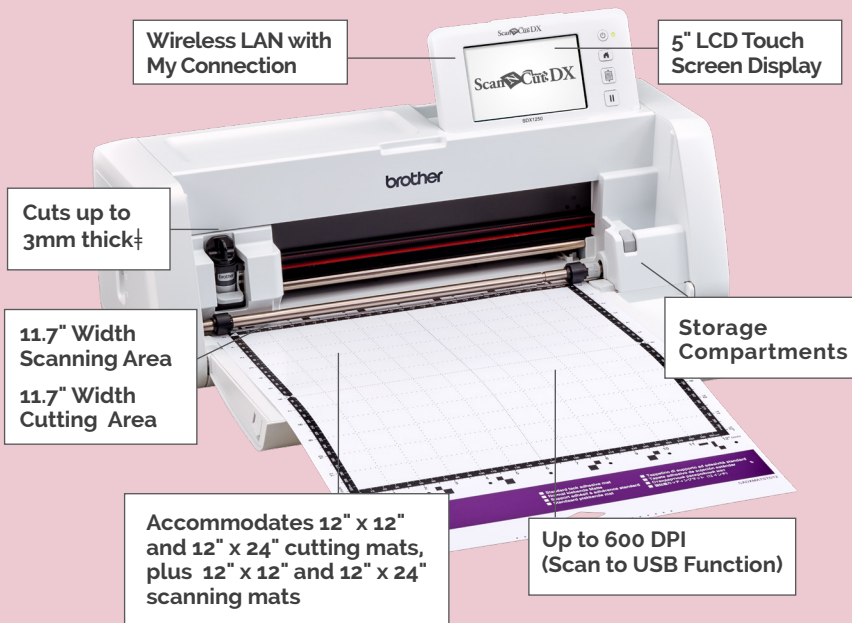

INCLUDED ACCESSORIES:

- Auto Blade and Holder
- New Rotary Auto Blade Kit
- Standard Tack Adhesive Mat 12" x 12"
- Low Tack Adhesive Mat 12" x 12"
- Cardstock 12" x 12" (1 pc)
- Pen Holder
- 2 Erasable Pens
- Touch Pen (Stylus)
- Spatula
- Accessory Bag
- Power Cord
- Getting Started Guide
- My Connection Authentication Card for XP