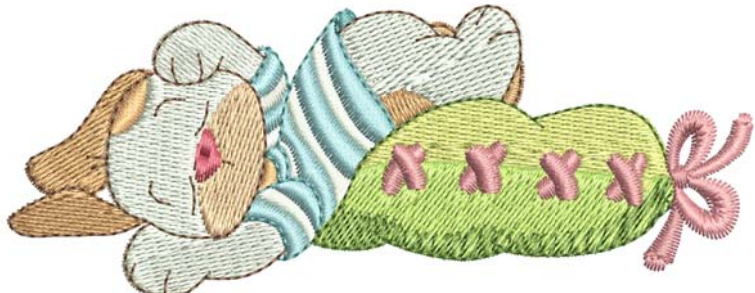

Design Worksheet

Sleepy Time Puppy 06

Hatch Embroidery Software

Stitches: 8430 | 98.5 mm
 Colors: 11 | 38.4 mm
 Zoom: 1:1

Hoop: Medium (180 x 130)
 Total bobbin: 15.52m

Color Sequence:

Chart	Code	Name	Thread
	H-166-1139	Conch Shell	4.11m
	H-001-1001	Pure White	12.05m
	H-232-1167	Pink Pearl	1.90m
	H-223-1017	Apricot Dream	0.28m
	H-043-1256	Pale Blue	3.95m
	H-038-1193	Light Slate Blue	0.74m
	H-235-1162	Old Penny	2.37m
	H-170-1043	Lemon Drop	4.46m
	H-097-1099	Lemony Lime	6.47m
	H-111-1252	Bush Ivy	1.79m
	H-010-1279	Shy Flamingo	4.92m

Design Worksheet

Sleepy Time Puppy 06 Large

Hatch Embroidery Software

Stitches: 11002  123.0 mm
Colors: 11  48.2 mm
Zoom: 1:1

Hoop: Medium (180 x 130)
Total bobbin: 22.90m

Color Sequence:

<u>Chart</u>	<u>Code</u>	<u>Name</u>	<u>Thread</u>
	Hemingworth H-166-1139	Conch Shell	5.92m
	Hemingworth H-001-1001	Pure White	17.95m
	Hemingworth H-232-1167	Pink Pearl	2.69m
	Hemingworth H-223-1017	Apricot Dream	0.36m
	Hemingworth H-043-1256	Pale Blue	5.50m
	Hemingworth H-038-1193	Light Slate Blue	0.84m
	Hemingworth H-235-1162	Old Penny	2.51m
	Hemingworth H-170-1043	Lemon Drop	6.81m
	Hemingworth H-097-1099	Lemony Lime	9.26m
	Hemingworth H-111-1252	Bush Ivy	2.12m
	Hemingworth H-010-1279	Shy Flamingo	6.69m

Design Worksheet
Sleepy Time Puppy 07
 Hatch Embroidery Software

Stitches: 9772 | 97.0 mm
 Colors: 11 | 49.1 mm
 Zoom: 1:1

Hoop: Medium (180 x 130)
 Total bobbin: 18.72m

Color Sequence:

Chart	Code	Name	Thread
	H-170-1043	Lemon Drop	5.54m
	H-109-1096	Pistachio Nut	8.88m
	H-111-1252	Bush Ivy	1.77m
	H-043-1256	Pale Blue	7.00m
	H-010-1279	Shy Flamingo	2.01m
	H-166-1139	Conch Shell	8.90m
	H-001-1001	Pure White	9.81m
	H-225-1022	Frosted Peach	2.53m
	H-223-1017	Apricot Dream	0.37m
	H-166-1139	Conch Shell	1.25m
	H-235-1162	Old Penny	3.07m