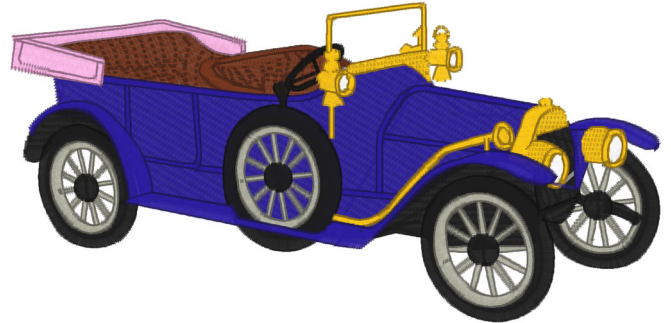

Antique Car 1.pes
5.78x2.55 inches; 21,452 stitches
11 thread changes; 7 colors

Antique Car 10.pes
5.57x2.74 inches; 19,470 stitches
10 thread changes; 7 colors

Antique Car 2.pes
5.93x3.88 inches; 22,753 stitches
6 thread changes; 5 colors

Antique Car 3.pes
5.91x3.71 inches; 27,086 stitches
6 thread changes; 4 colors

Antique Car 4.pes
5.78x3.61 inches; 24,637 stitches
10 thread changes; 5 colors

Antique Car 5.pes
5.91x3.67 inches; 21,160 stitches
8 thread changes; 5 colors