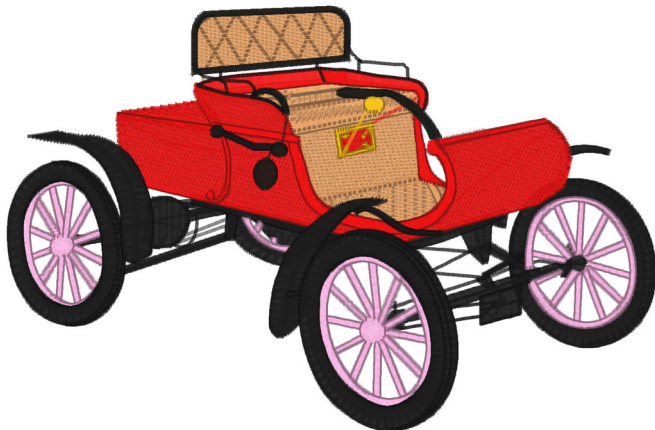

Antique Car 1.pes
5.78x2.55 inches; 21,452 stitches
11 thread changes; 7 colors

Antique Car 10.pes
5.57x2.74 inches; 19,470 stitches
10 thread changes; 7 colors

Antique Car 2.pes
5.93x3.88 inches; 22,753 stitches
6 thread changes; 5 colors

Antique Car 3.pes
5.91x3.71 inches; 27,086 stitches
6 thread changes; 4 colors

Antique Car 4.pes
5.78x3.61 inches; 24,637 stitches
10 thread changes; 5 colors

Antique Car 5.pes
5.91x3.67 inches; 21,160 stitches
8 thread changes; 5 colors